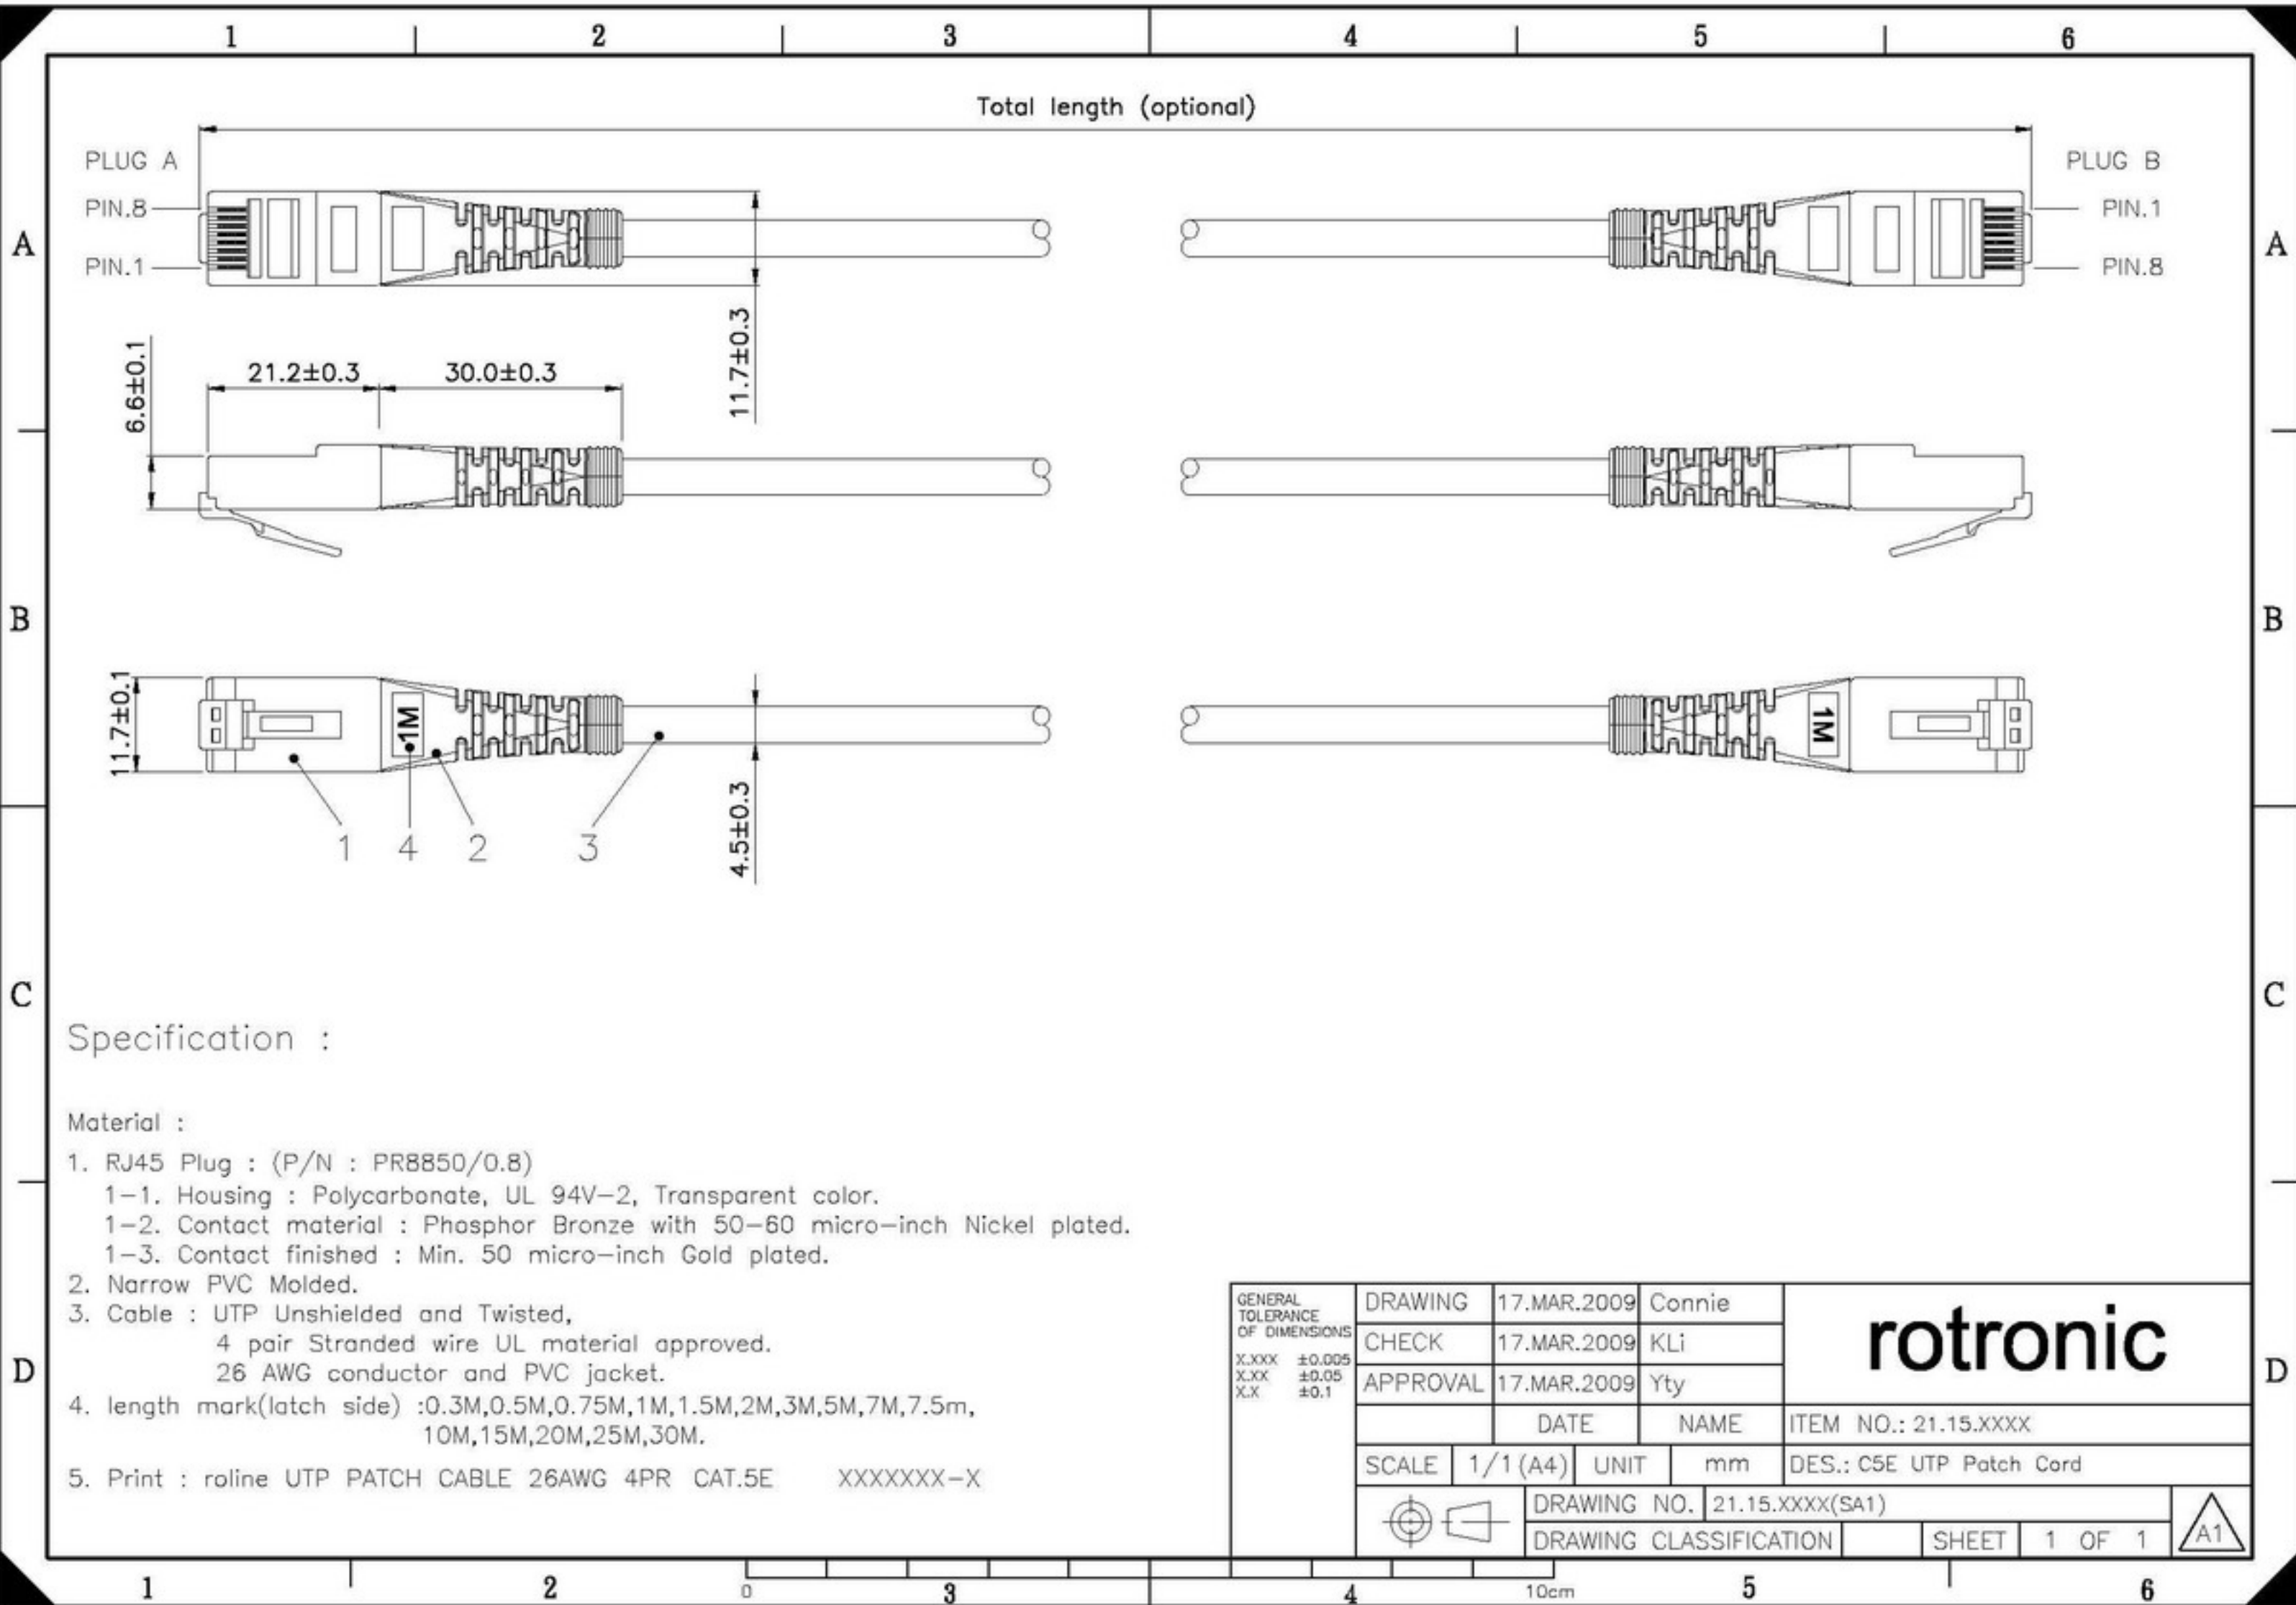

Datenblatt - Fiche technique - Data sheet

21.15.0500

ROLINE UTP-Patchkabel konf. Kat. 5e, grau, 0,5 m

Cordon ROLINE Cat.5e UTP confectionné, gris, 0,5 m

ROLINE UTP Patch Cord Cat.5e, grey, 0.5 m

Specification :

Material :

- RJ45 Plug : (P/N : PR8850/0.8)
 - 1-1. Housing : Polycarbonate, UL 94V-2, Transparent color.
 - 1-2. Contact material : Phosphor Bronze with 50-60 micro-inch Nickel plated.
 - 1-3. Contact finished : Min. 50 micro-inch Gold plated.
- Narrow PVC Molded.
- Cable : UTP Unshielded and Twisted,
 - 4 pair Stranded wire UL material approved.
 - 26 AWG conductor and PVC jacket.
- length mark(latch side) : 0.3M,0.5M,0.75M,1M,1.5M,2M,3M,5M,7M,7.5m, 10M,15M,20M,25M,30M.
- Print : roline UTP PATCH CABLE 26AWG 4PR CAT.5E XXXXXX-X

GENERAL TOLERANCE OF DIMENSIONS X.XXX ±0.005 X.XX ±0.05 X.X ±0.1	DRAWING	17.MAR.2009	Connie	rotronic
	CHECK	17.MAR.2009	KLi	
	APPROVAL	17.MAR.2009	Yty	
		DATE	NAME	ITEM NO.: 21.15.XXXX
	SCALE 1/1 (A4)	UNIT mm	DES.: C5E UTP Patch Cord	
	DRAWING NO. 21.15.XXXX(SA1)		SHEET 1 OF 1	
	DRAWING CLASSIFICATION			